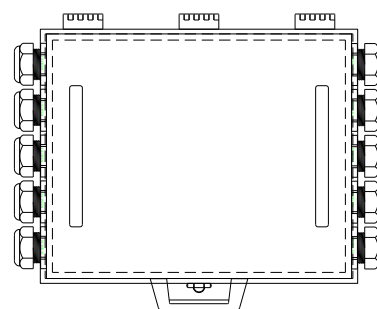

HDPE Mains Distribution

JB630Mh-1

Description

Lightweight and portable 630A mains connection unit for use on any temporary electrical installation. 5 No. 630A terminals, to support up to 240mm² cable connection, housed in a polyethylene enclosure. Enclosure incorporates a fitted carry handle and rails for ease of handling and stacking. External padlock hasp for security with an internal panel key lock protection shroud. Each terminal has respective M40 IP67 cable glands. Internal terminations are raised with phase individual phase clearance shrouds.

Enclosure

10mm thick 300-Grade High Density Polyethylene, offering good impact resistance, chemical resistance and high rigidity. Density of 0.96 g/cm³, less than 0.01% moisture absorption, impact strength of 10 kJ/m², service temperature from -50 to +80°C, with greater than 10¹⁴Ω surface resistance. IP54 Rated.

Connections

	Termination	Protection
Connection	5 No. 630A Terminals	N/A

Dimensions

H 258mm x W 605mm x D 486mm

Weight

12kgs

RENTAL CENTRES

Scotland & North ide Rental Ltd, Unit 8 Shawfield Trade Park, Rutherglen, Glasgow. G73 1DB Tel:0141 647 0850

The Midlands ide Rental Ltd, Unit 4A & D, Zone 2, Burntwood Business Park, Ring Road, Burntwood, Staffs. WS7 3JQ Tel:01543 674 759

The South ide Rental Ltd, Unit 13 Thurrock Trade Park, Oliver Road, Grays, Essex. RM20 3AL Tel:01708 863 963