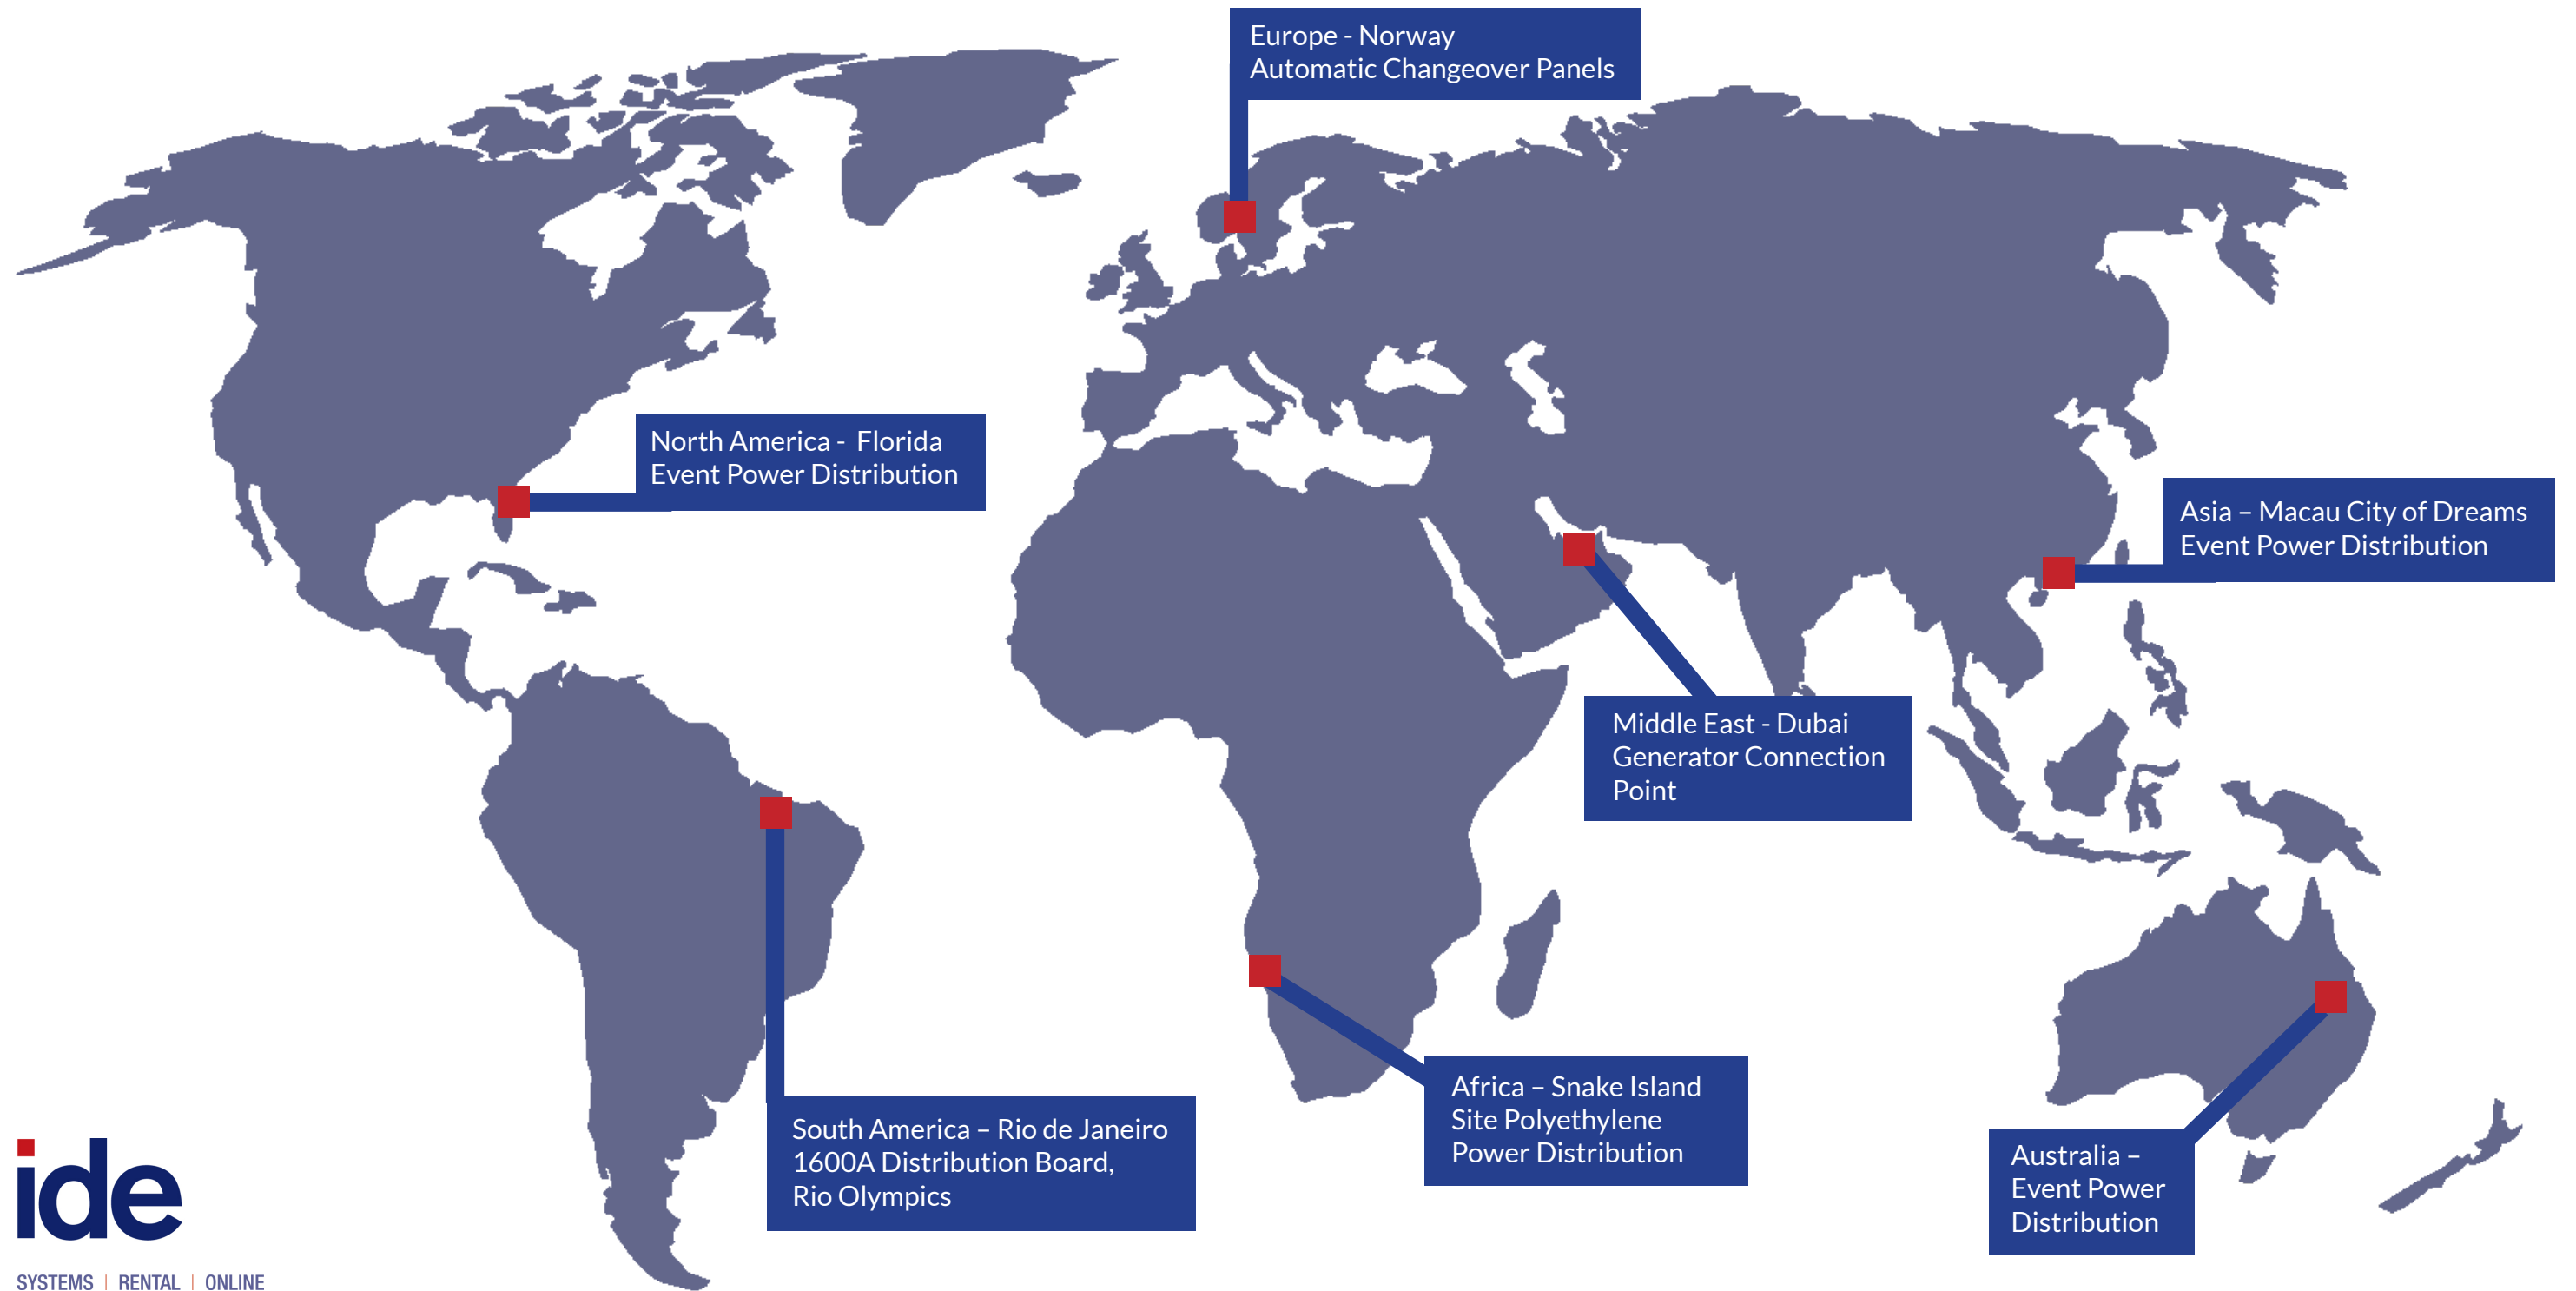

Global power distribution - ide around the world

SYSTEMS | RENTAL | ONLINE

23+ years
in business

50+ skilled
employees

4 depots
across the UK

Over 10,000 miles
of cable supplied
around the world

Equipment supplied
to 50+ countries
worldwide

Equipment powered
100+ events
around the world

Equipment installed
into over 500+
commercial facilities
around the world